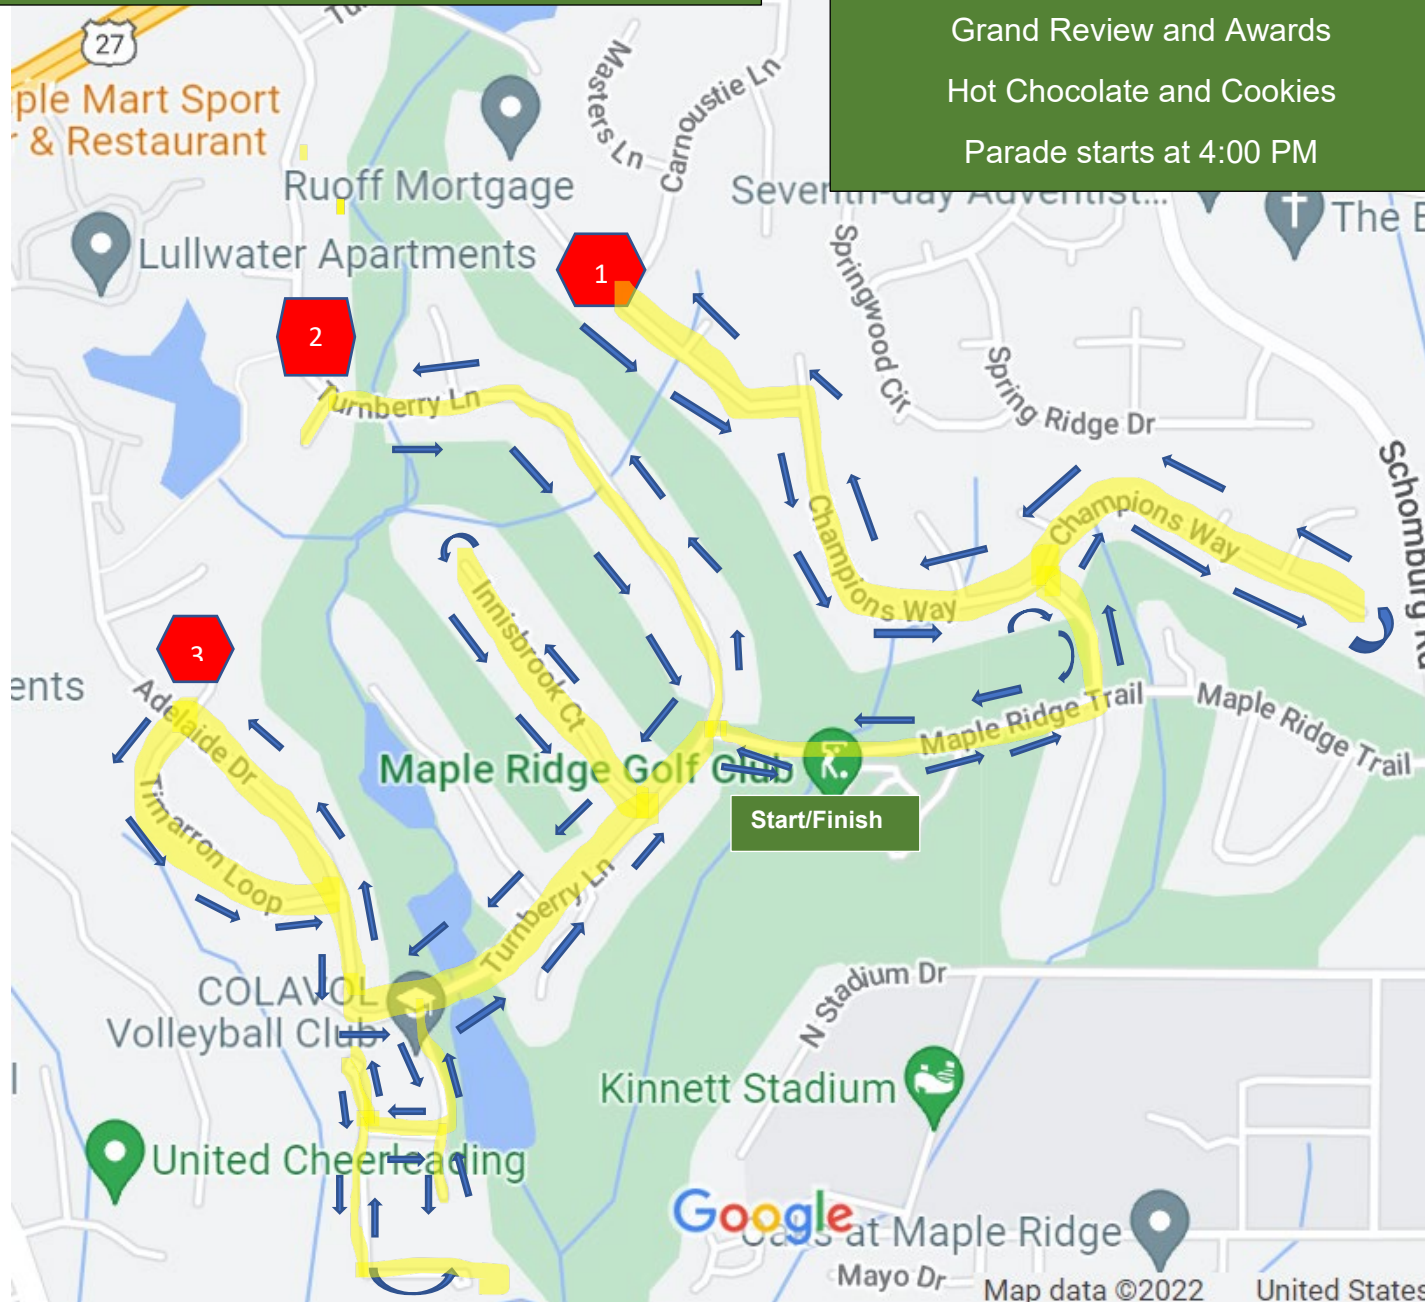

2024 Christmas Cart Parade Route

Sunday, December 15, 2024
Pre-parade fun 3:00 PM at Pavilion
Grand Review and Awards
Hot Chocolate and Cookies
Parade starts at 4:00 PM

Right on Maple Ridge Trail, left on Eagles Landing

Right onto Maple Ridge Trail, and right onto Turnberry Lane.. Left onto Pelican Hill Drive to turn around. Stop 2 to re-group. Back down Turnberry past Maple Ridge Trail. Right onto Innisbrook Ct. to end then back onto Turnberry.

Right onto Adelaide Drive and stop to re-group at Stop 3, left onto Timarron Loop, back onto Adelaide, then left back onto Turnberry.

Right onto Ballantyne Way, right onto Talamore Lane, right onto Boone Links Lane then circle around down Boone Links and turn around to exit back to Ballantyne Way. Right to circle end of Ballantyne cul de sac then return to Turnberry Lane.

Right onto Turnberry Lane, then right onto Maple Ridge Trail to golf course parking lot.